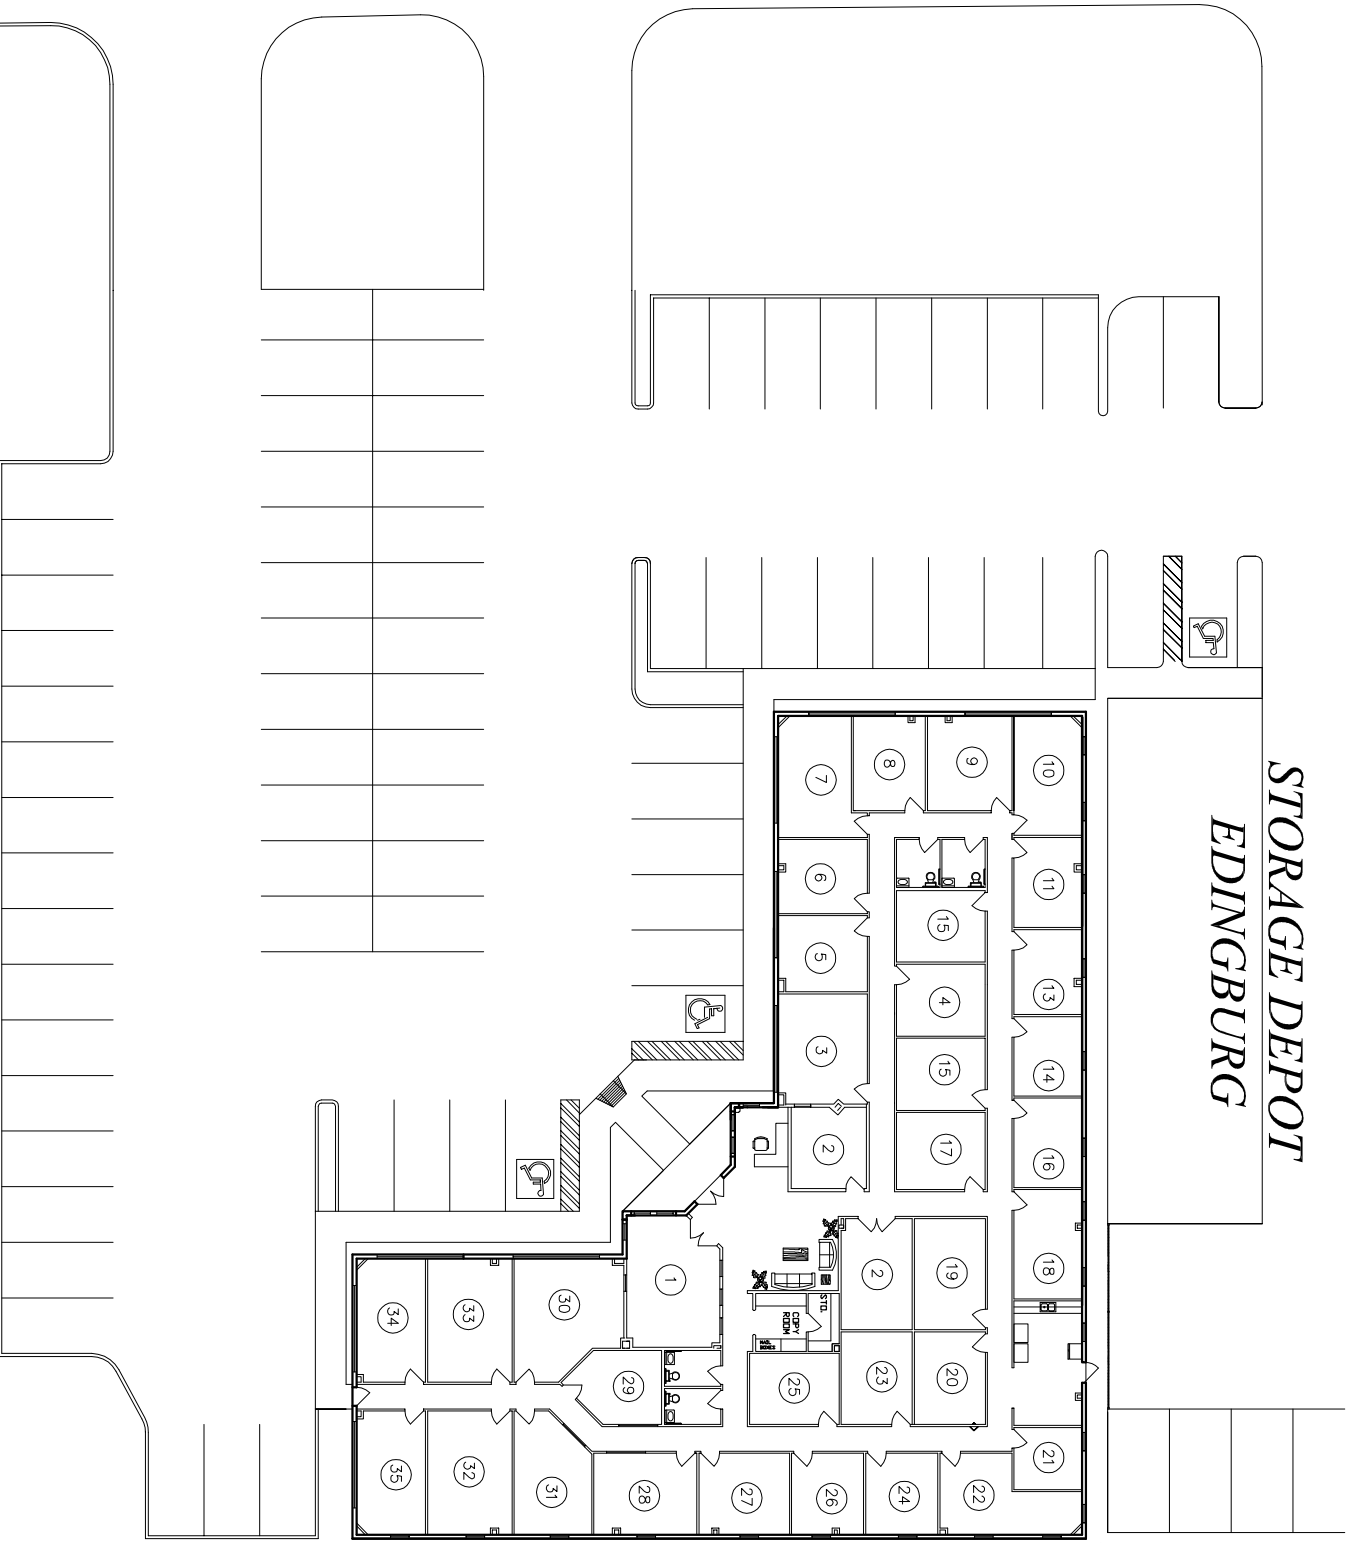

JACKSON ROAD (FM 3362)

EDINGBURG EXECUTIVE CENTER

10,000 SF