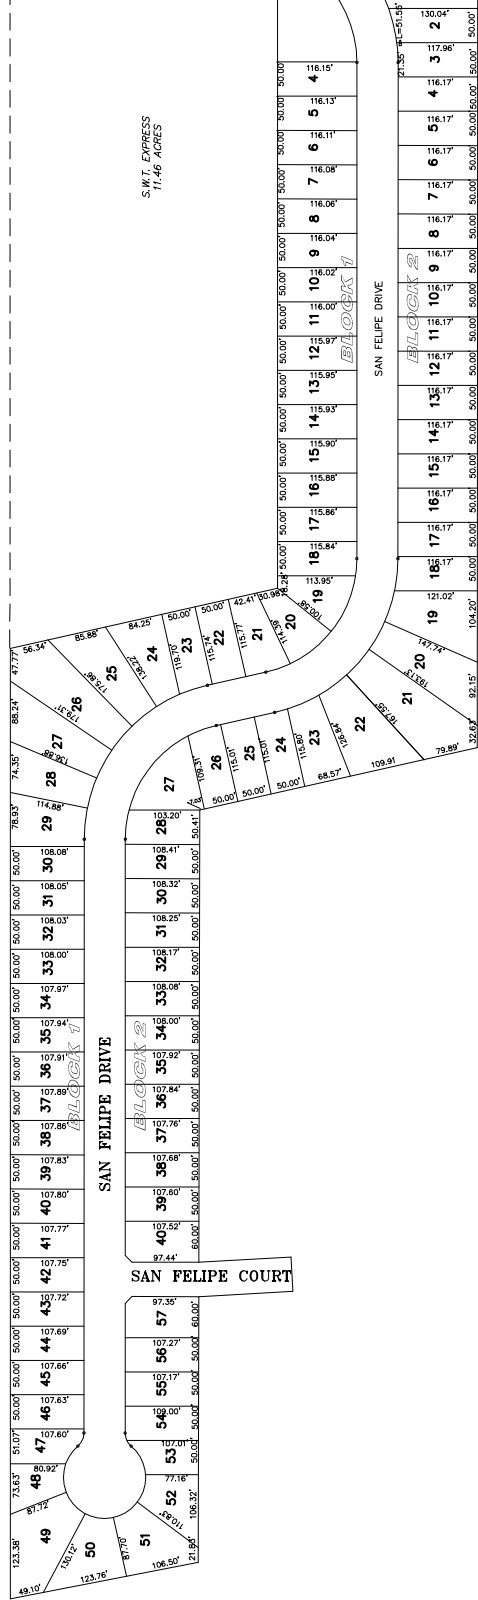

HWY. 281 (MILITARY HWY.)

S.M.T. EXPRESS
11.46 ACRES

SAN FELIPE SUBDIVISION.